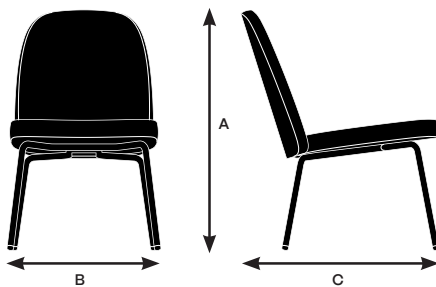

Models 10262, 10263

A. Overall Height	30.75"
B. Overall Width	20.00"
C. Overall Depth	25.50"
10262 Weight	18.00 lbs.
10263 Weight	18.00 lbs.