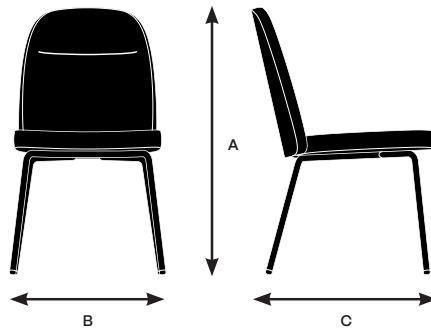

Designer:EOOS

	10172 Armless Side Chair, Horizontal Stitch Detail, 4-Leg Steel Base	10173 Armless Side Chair, Horizontal Stitch Detail, 4-Leg Wood Base	10272 Armless Side Chair, 4-Leg Steel Base	10273 Armless Side Chair, 4-Leg Wood Base	10372 Side chair with Arms, 4-Leg Steel Base	10373 Side chair with Arms, 4-Leg Wood Base
Seat						
Seat Height	18.50"	18.50"	18.50"	18.50"	18.50"	18.50"
Seat Width	19.00"	19.00"	19.00"	19.00"	19.00"	19.00"
Seat Depth	18.50"	18.50"	18.50"	18.50"	18.50"	18.50"
Seat Pan Angle	3.0°	3.0°	3.0°	3.0°	3.0°	3.0°
Back						
Backrest Height	18.50"	18.50"	18.50"	18.50"	18.50"	18.50"
Backrest Width	17.75"	17.75"	17.75"	17.75"	24.00"	24.00"
Backrest Angle	102.0°	102.0°	102.0°	102.0°	102.0°	102.0°
Angle Between Seat and Back	98.0°	98.0°	98.0°	98.0°	98.0°	98.0°
Arms						
Arm Height	N/A	N/A	N/A	N/A	9.00"	9.00"
Arm Height from Floor	N/A	N/A	N/A	N/A	27.00"	27.00"
Width Between Armrests	N/A	N/A	N/A	N/A	21.00"	21.00"
Armrest Width	N/A	N/A	N/A	N/A	2.00"	2.00"
Armrest Set Back	N/A	N/A	N/A	N/A	6.50"	6.50"

Models 10172, 10173

A. Overall Height	34.50"
B. Overall Width	20.50"
C. Overall Depth	24.25"
10172 Weight	18.00 lbs.
10173 Weight	18.00 lbs.