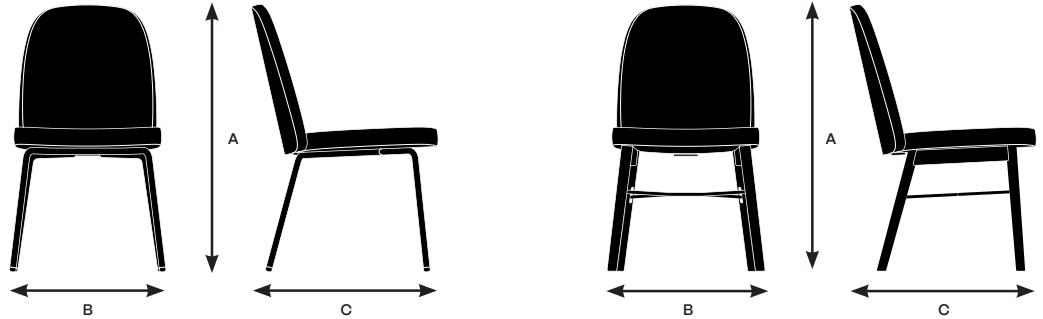

Models 10272, 10273

A. Overall Height	34.50"
B. Overall Width	20.50"
C. Overall Depth	24.25"
10272 Weight	18.00 lbs.
10273 Weight	18.00 lbs.