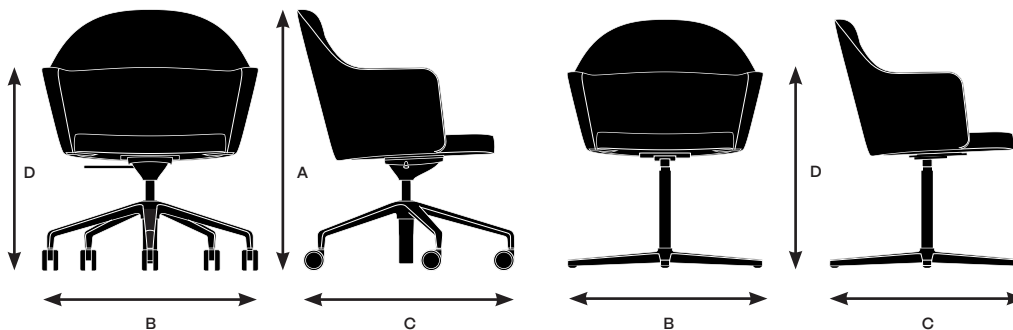

Models 10374/10375/10376

A. Overall Height	32.00 - 36.50"
B. Overall Width	27.50"
C. Overall Depth	27.50"
D. Arm Height from Floor	24.50 - 29.00"
10374 Weight	32.00 lbs.
10375 Weight	35.00 lbs.
10376 Weight	35.00 lbs.