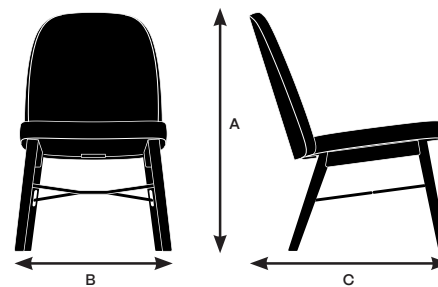

Models 10262, 10263

A. Overall Height	30.75"
B. Overall Width	20.00"
C. Overall Depth	25.50"
10262 Weight	18.00 lbs.
10263 Weight	18.00 lbs.