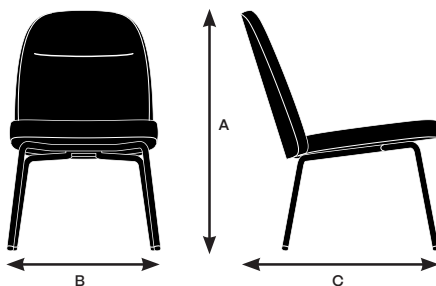

# Collo Specifications

Designer:EOOS

	10162 Armless Lounge Chair, Horizontal Stitch Detail, 4-Leg Steel Base	10163 Armless Lounge Chair, Horizontal Stitch Detail, 4-Leg Wood Base	10262 Armless Lounge Chair, 4-Leg Steel Base	10263 Armless Lounge Chair, 4-Leg Wood Base	10362 Lounge Chair with Arms, 4-Leg Steel Base	10363 Lounge Chair with Arms, 4-Leg Wood Base
<b>Seat</b>						
Seat Height	16.75"	16.75"	16.75"	16.75"	16.75"	16.75"
Seat Width	19.00"	19.00"	19.00"	19.00"	19.00"	19.00"
Seat Depth	18.50"	18.50"	18.50"	18.50"	18.50"	18.50"
Seat Pan Angle	70°	70°	70°	70°	70°	70°
<b>Back</b>						
Backrest Height	18.50"	18.50"	18.50"	18.50"	18.50"	18.50"
Backrest Width	17.75"	17.75"	17.75"	17.75"	24.00"	24.00"
Backrest Angle	106.0°	106.0°	106.0°	106.0°	106.0°	106.0°
Angle Between Seat and Back	98.0°	98.0°	98.0°	98.0°	98.0°	98.0°
<b>Arms</b>						
Arm Height	N/A	N/A	N/A	N/A	9.00"	9.00"
Arm Height from Floor	N/A	N/A	N/A	N/A	24.50"	24.50"
Width Between Armrests	N/A	N/A	N/A	N/A	21.00"	21.00"
Armrest Width	N/A	N/A	N/A	N/A	2.00"	2.00"
Armrest Set Back	N/A	N/A	N/A	N/A	6.50"	6.50"

## Models 10162, 10163

A. Overall Height	30.75"
B. Overall Width	20.00"
C. Overall Depth	25.50"
10162 Weight	18.00 lbs.
10163 Weight	18.00 lbs.