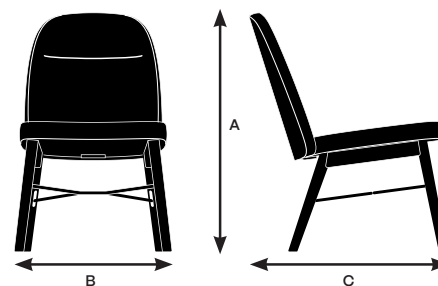

# Collo Specifications

Designer:EOOS

	10162 Armless Lounge Chair, Horizontal Stitch Detail, 4-Leg Steel Base	10163 Armless Lounge Chair, Horizontal Stitch Detail, 4-Leg Wood Base	10262 Armless Lounge Chair, 4-Leg Steel Base	10263 Armless Lounge Chair, 4-Leg Wood Base	10362 Lounge Chair with Arms, 4-Leg Steel Base	10363 Lounge Chair with Arms, 4-Leg Wood Base
<b>Seat</b>						
Seat Height	16.75"	16.75"	16.75"	16.75"	16.75"	16.75"
Seat Width	19.00"	19.00"	19.00"	19.00"	19.00"	19.00"
Seat Depth	18.50"	18.50"	18.50"	18.50"	18.50"	18.50"
Seat Pan Angle	70°	70°	70°	70°	70°	70°
<b>Back</b>						
Backrest Height	18.50"	18.50"	18.50"	18.50"	18.50"	18.50"
Backrest Width	17.75"	17.75"	17.75"	17.75"	24.00"	24.00"
Backrest Angle	106.0°	106.0°	106.0°	106.0°	106.0°	106.0°
Angle Between Seat and Back	98.0°	98.0°	98.0°	98.0°	98.0°	98.0°
<b>Arms</b>						
Arm Height	N/A	N/A	N/A	N/A	9.00"	9.00"
Arm Height from Floor	N/A	N/A	N/A	N/A	24.50"	24.50"
Width Between Armrests	N/A	N/A	N/A	N/A	21.00"	21.00"
Armrest Width	N/A	N/A	N/A	N/A	2.00"	2.00"
Armrest Set Back	N/A	N/A	N/A	N/A	6.50"	6.50"

## Models 10162, 10163

A. Overall Height	30.75"
B. Overall Width	20.00"
C. Overall Depth	25.50"
10162 Weight	18.00 lbs.
10163 Weight	18.00 lbs.