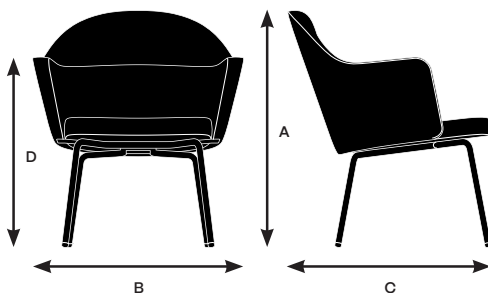

Models 10362, 10363

A. Overall Height	30.50"
B. Overall Width	27.25"
C. Overall Depth	26.25"
D. Arm Height from Floor	24.50"
10362 Weight	23.00 lbs.
10363 Weight	23.00 lbs.