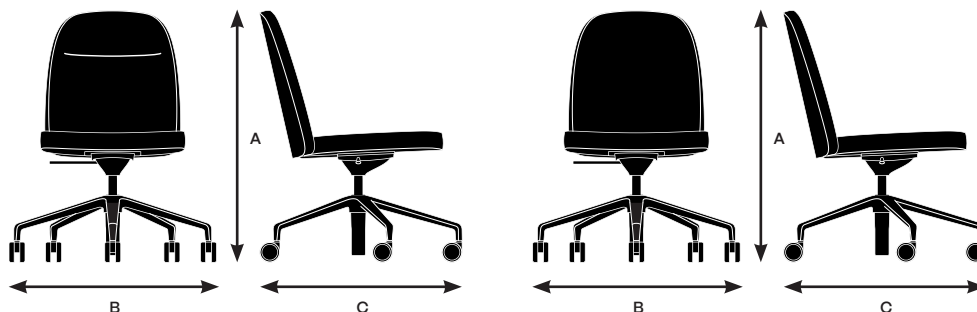

### Models 10272, 10273

A. Overall Height	34.50"
B. Overall Width	20.50"
C. Overall Depth	24.25"
10272 Weight	18.00 lbs.
10273 Weight	18.00 lbs.

### Models 10372, 10373

A. Overall Height	34.50"
B. Overall Width	27.25"
C. Overall Depth	25.25"
D. Arm Height from Floor	27.00"
10372 Weight	24.00 lbs.
10373 Weight	24.00 lbs.

Designer:EOOS

	<b>10174</b> Armless Conference Chair, Horizontal Stitch Detail, 5-Star Nylon Base	<b>10175</b> Armless Conference Chair, Horizontal Stitch Detail, 5-Star Aluminum Base	<b>10274</b> Armless Conference Chair, 5-Star Nylon Base	<b>10275</b> Armless Conference Chair, 5-Star Aluminum Base	<b>10374</b> Conference Chair with Arms, 5-Star Nylon Base	<b>10375</b> Conference Chair with Arms, 5-Star Aluminum Base	<b>10376</b> Side Chair with Arms, 4-Star Swivel Base
<b>Seat</b>							
Seat Height	16.25 - 20.75"	16.25 - 20.75"	16.25 - 20.75"	16.25 - 20.75"	16.25 - 20.75"	16.25 - 20.75"	16.25 - 20.75"
Seat Width	19.00"	19.00"	19.00"	19.00"	19.00"	19.00"	19.00"
Seat Depth	18.50"	18.50"	18.50"	18.50"	18.50"	18.50"	18.50"
Seat Pan Angle	3.0°	3.0°	3.0°	3.0°	3.0°	3.0°	3.0°
<b>Back</b>							
Backrest Height	18.50"	18.50"	18.50"	18.50"	18.50"	18.50"	18.50"
Backrest Width	17.75"	17.75"	17.75"	17.75"	24.00"	24.00"	24.00"
Backrest Angle	102.0°	102.0°	102.0°	102.0°	102.0°	102.0°	102.0°
Angle Between Seat and Back	98.0°	98.0°	98.0°	98.0°	98.0°	98.0°	98.0°
<b>Arms</b>							
Arm Height	N/A	N/A	N/A	N/A	9.00"	9.00"	9.00"
Arm Height from Floor	N/A	N/A	N/A	N/A	24.50 - 29.00"	24.50 - 29.00"	24.50 - 29.00"
Width Between Armrests	N/A	N/A	N/A	N/A	21.00"	21.00"	21.00"
Armrest Width	N/A	N/A	N/A <td N/A	2.00"	2.00"	2.00"	
Armrest Set Back	N/A	N/A	N/A	N/A	6.50"	6.50"	6.50"

### Models 10174/10175/10274/10275

A. Overall Height	32.50 - 37.00"
B. Overall Width	27.50"
C. Overall Depth	27.50"
10174 Weight	26.00 lbs.
10175 Weight	30.00 lbs.
10274 Weight	26.00 lbs.
10275 Weight	30.00 lbs.