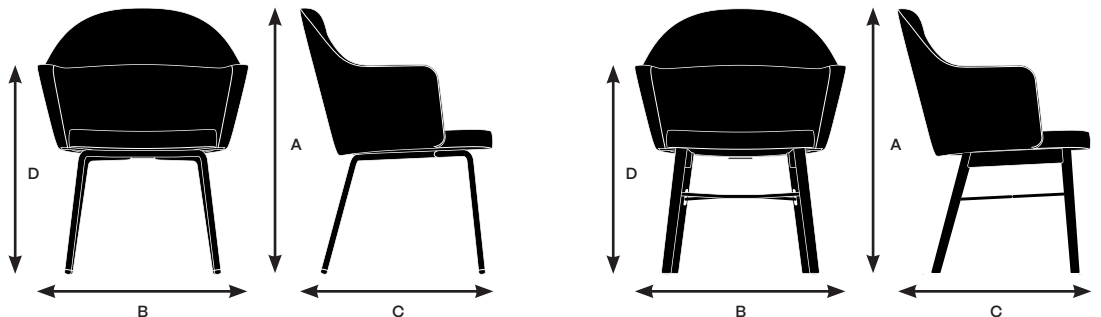

Models 10372, 10373

A. Overall Height	34.50"
B. Overall Width	27.25"
C. Overall Depth	25.25"
D. Arm Height from Floor	27.00"
10372 Weight	24.00 lbs.
10373 Weight	24.00 lbs.