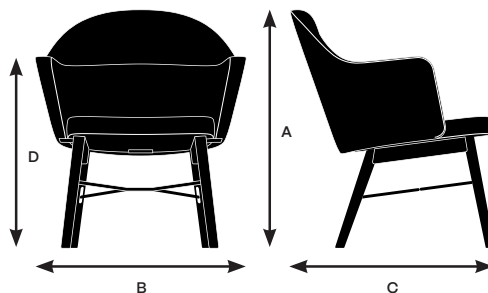

Models 10362, 10363

A. Overall Height	30.50"
B. Overall Width	27.25"
C. Overall Depth	26.25"
D. Arm Height from Floor	24.50"
10362 Weight	23.00 lbs.
10363 Weight	23.00 lbs.